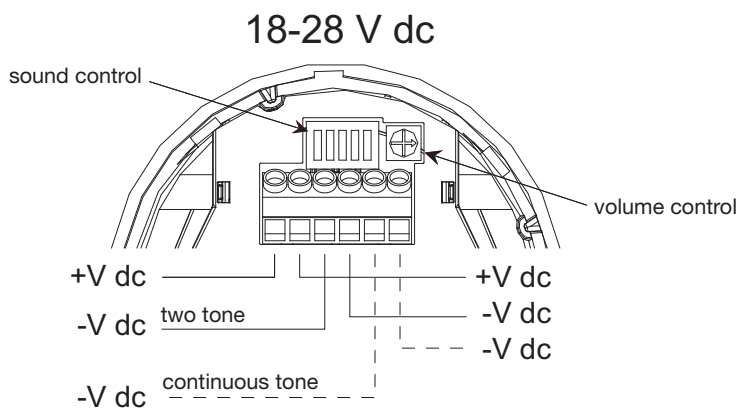

Technical Specifications

Model	ROLPRS / MWS424SB / FX002	ROLPRD / MWS424DB / FX002W
Description	Conventional sounder	Conventional sounder - weatherproof
Standards		EN54: Pt 3
CPD Approval	0832CPD0131	0832CPD0128
Operating voltage		9 to 28V dc
Sound output (tone 3)		102 dB(A) at 24V dc
Tones available		32
Environmental rating	IP54, -25°C to +70°C	IP65, -25°C to +70°C
Physical		
Construction		ABS
Colour	red / white	red
Dimensions (Dia x D)	93mm x 63mm	93mm x 93mm
Weight	0.24 kg	0.3 kg
Compatibility		Conventional fire systems

Wiring Diagram

Product Codes

Conventional sounder - Red	ROLPRS / MWS424SB / FX002
Conventional sounder - White	FX002W
Conventional sounder - Weatherproof	ROLPRD / MWS424DB

Cooper Lighting and Safety

Wheatley Hall Road, Doncaster, South Yorkshire DN2 4NB

www.cooperfire.com

Sales

T: +44 (0)1302 303 999
F: +44 (0)1302 303 333
E: sales@cooperfire.com

Technical

T: +44 (0)1302 303 350
F: +44 (0)1302 303 332
E: techsupport@cooperfire.com

Export

T: +44 (0)1302 303 344
F: +44 (0)1302 303 345
E: export@cooperfire.com